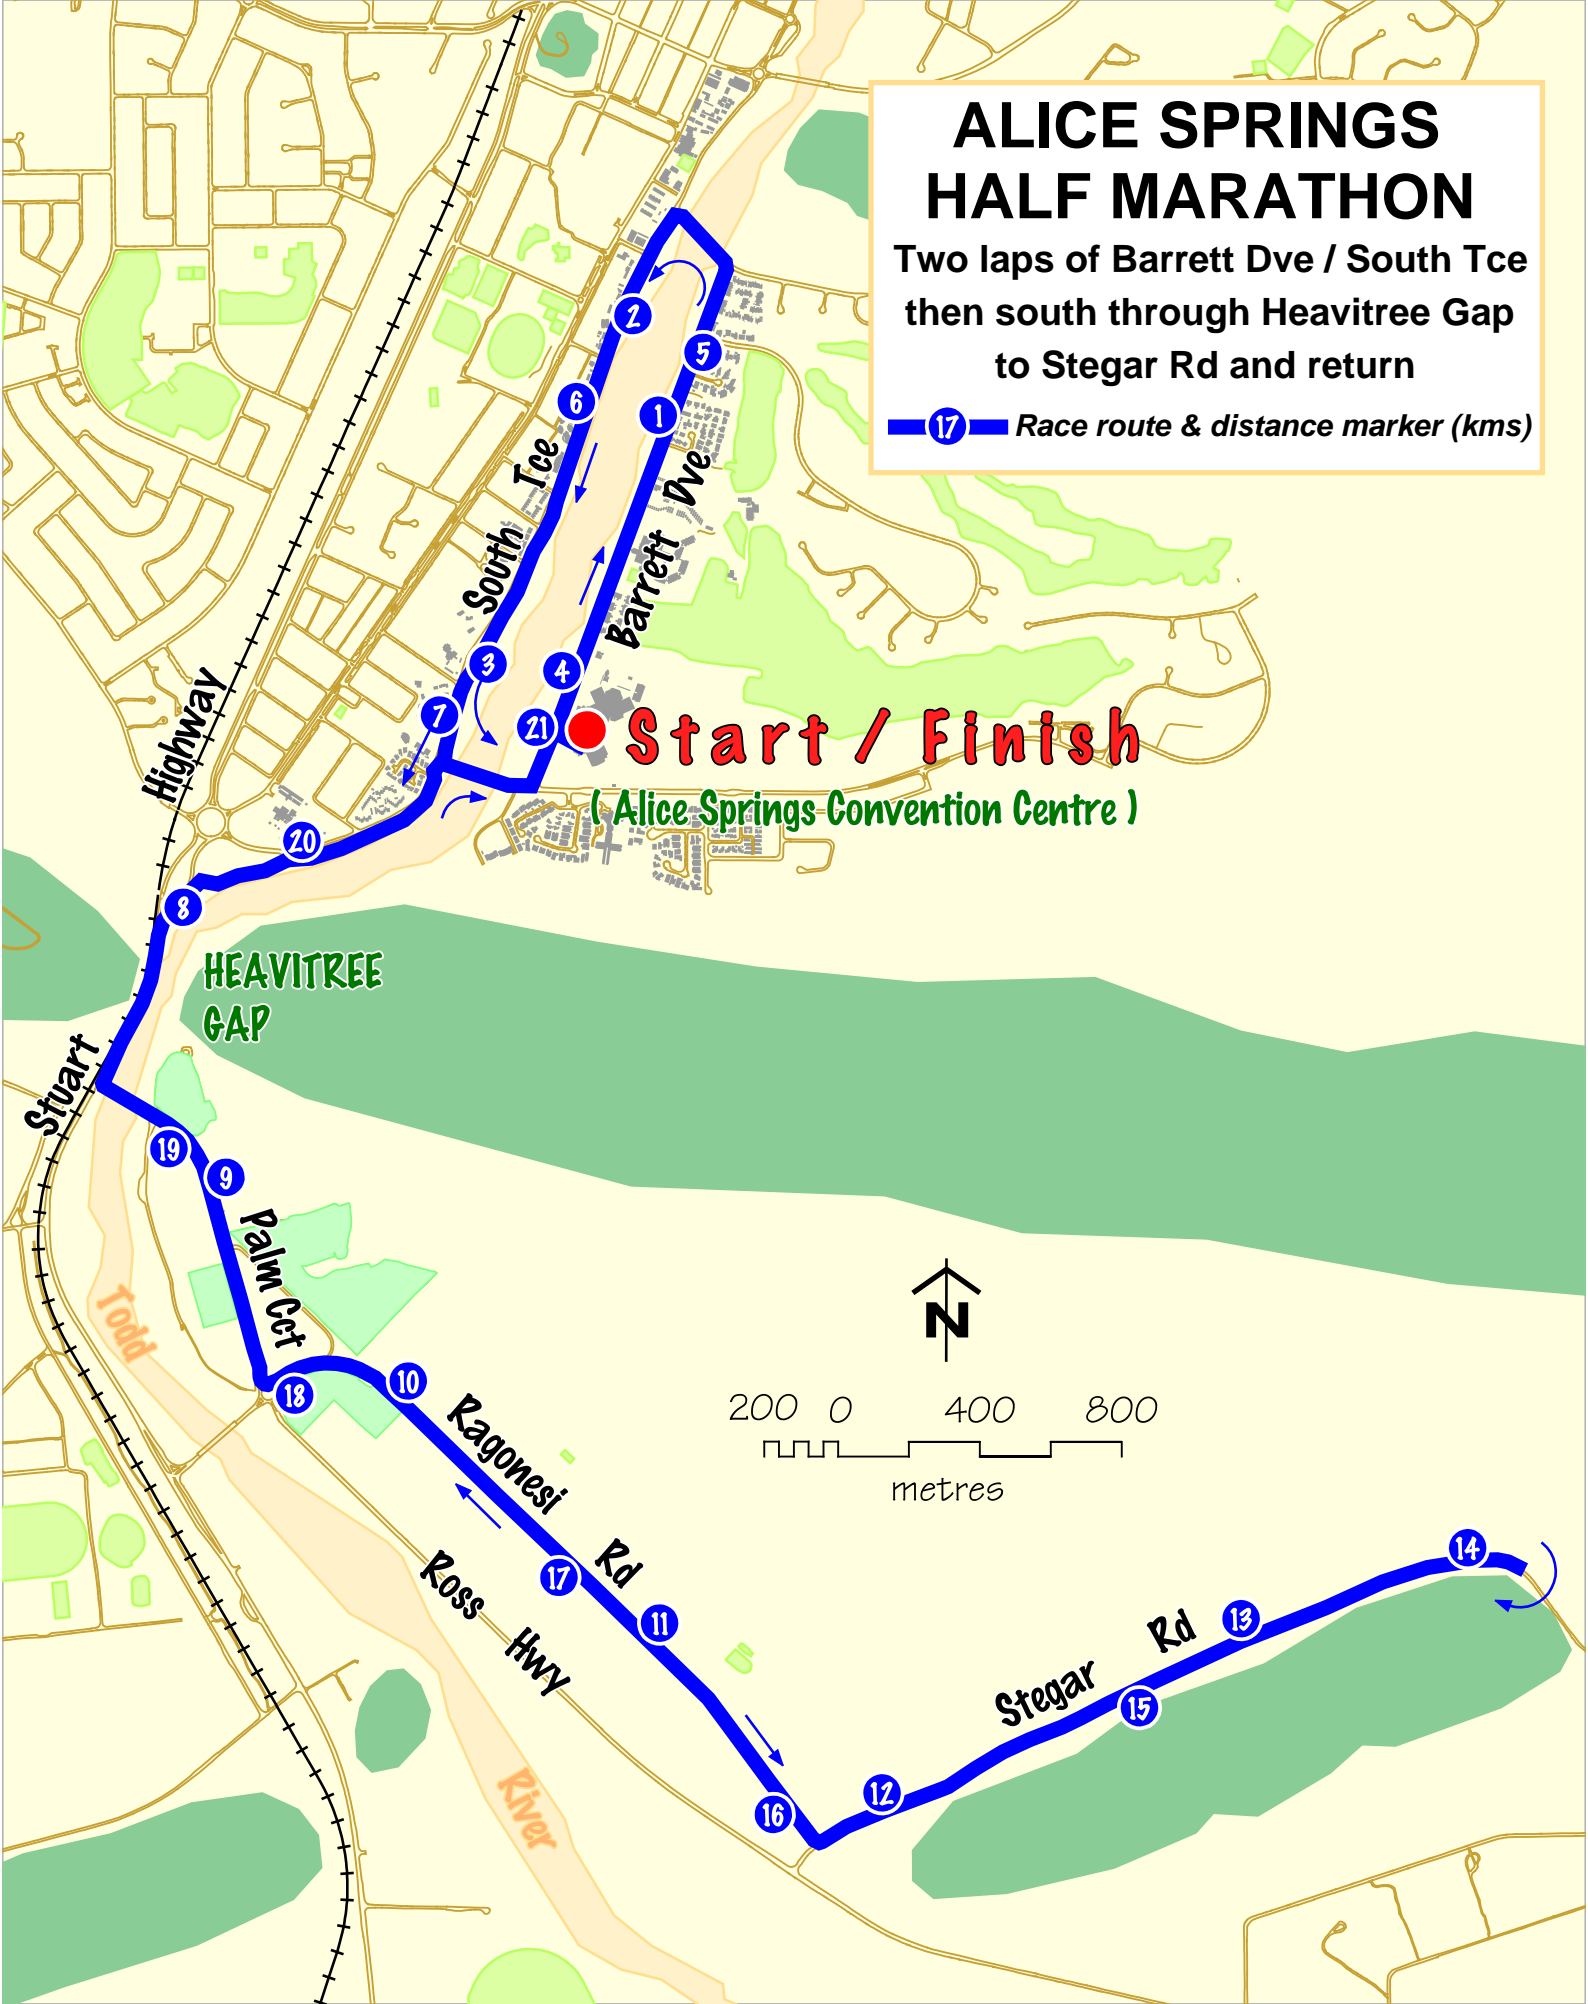

ALICE SPRINGS HALF MARATHON

Two laps of Barrett Dve / South Tce
then south through Heavitree Gap
to Stegar Rd and return

 Race route & distance marker (kms)

Start / Finish
(Alice Springs Convention Centre)